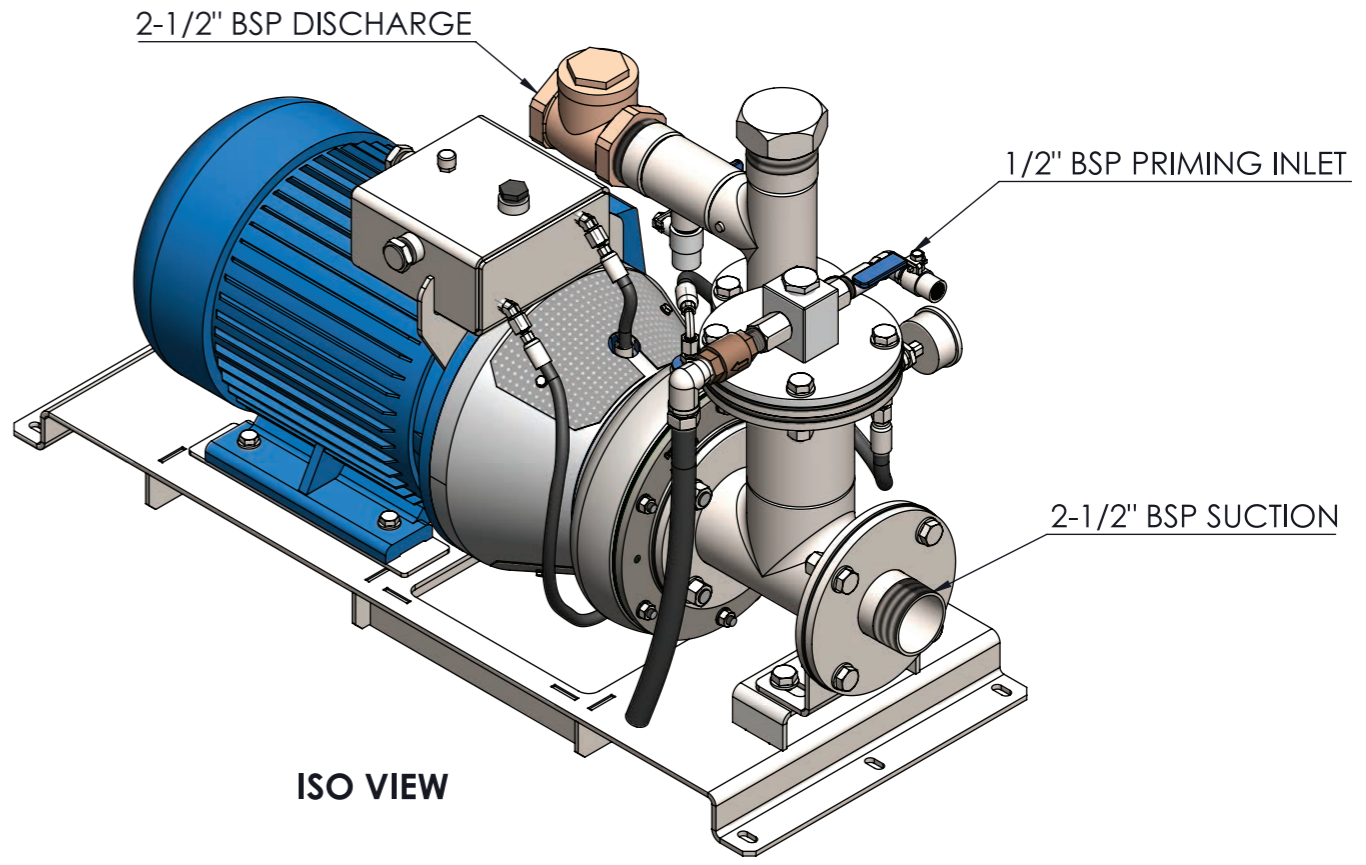

TOP VIEW

ISO VIEW

FRONT VIEW

RIGHT VIEW

NOTES
1. OVERAL DIMENSIONS MAY VARY ± 10mm

TRUFLO PUMPING SYSTEMS ABN 80 147 423 516 OWNS THE COPYRIGHT TO THIS DRAWING WHICH IS ITS EXCLUSIVE PROPERTY AND WHICH IS SUPPLIED IN CONFIDENCE AND WHICH MUST NOT BE USED FOR ANY PURPOSE OTHER THAN THAT EXPRESSLY PERMITTED IN WRITING BY THE OWNERS AND MUST NOT BE DISCLOSED OR PRODUCED WITHOUT PERMISSION FROM THE OWNERS IN WRITING. THIS DRAWING MUST BE RETURNED TO THE OWNERS WHEN THE PURPOSE FOR WHICH IT IS SUPPLIED HAS CEASED.

TYPE: **JUMBO PUMP**
MODEL: **TF65X65-230**

DRW NO: **JP-3-2-02-DIMENSIONS**

ALL DIM. IN MM DO NOT SCALE	DRAWN I. ROXBURGH 11/01/2021	CHECKED	APPROVED	REV	SIZE A3	AS 1100 ☉ ☒	SCALE 1:8	SHEET 1 OF 1
--------------------------------	------------------------------------	---------	----------	-----	------------	----------------	--------------	-----------------