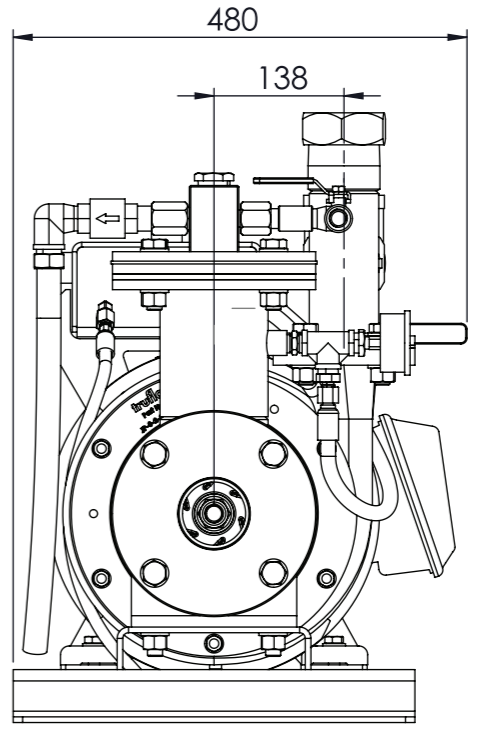

TOP VIEW

ISO VIEW

FRONT VIEW

RIGHT VIEW

NOTES
1. OVERAL DIMENSIONS MAY VARY ± 10mm

TRUFLO PUMPING SYSTEMS ABN 80 147 423 516 OWNS THE COPYRIGHT TO THIS DRAWING WHICH IS ITS EXCLUSIVE PROPERTY AND WHICH IS SUPPLIED IN CONFIDENCE AND WHICH MUST NOT BE USED FOR ANY PURPOSE OTHER THAN THAT EXPRESSLY PERMITTED IN WRITING BY THE OWNERS AND MUST NOT BE DISCLOSED OR PRODUCED WITHOUT PERMISSION FROM THE OWNERS IN WRITING. THIS DRAWING MUST BE RETURNED TO THE OWNERS WHEN THE PURPOSE FOR WHICH IT IS SUPPLIED HAS CEASED.

TYPE: **JUMBO PUMP**
MODEL: **TF65X65-230**

DRW NO: **JP-3-2-02-DIMENSIONS**

ALL DIM. IN MM DO NOT SCALE	DRAWN I. ROXBURGH 11/01/2021	CHECKED	APPROVED	REV	SIZE A3	AS 1100 ☉ ☒	SCALE 1:8	SHEET 1 OF 1
--------------------------------	------------------------------------	---------	----------	-----	------------	----------------	--------------	-----------------