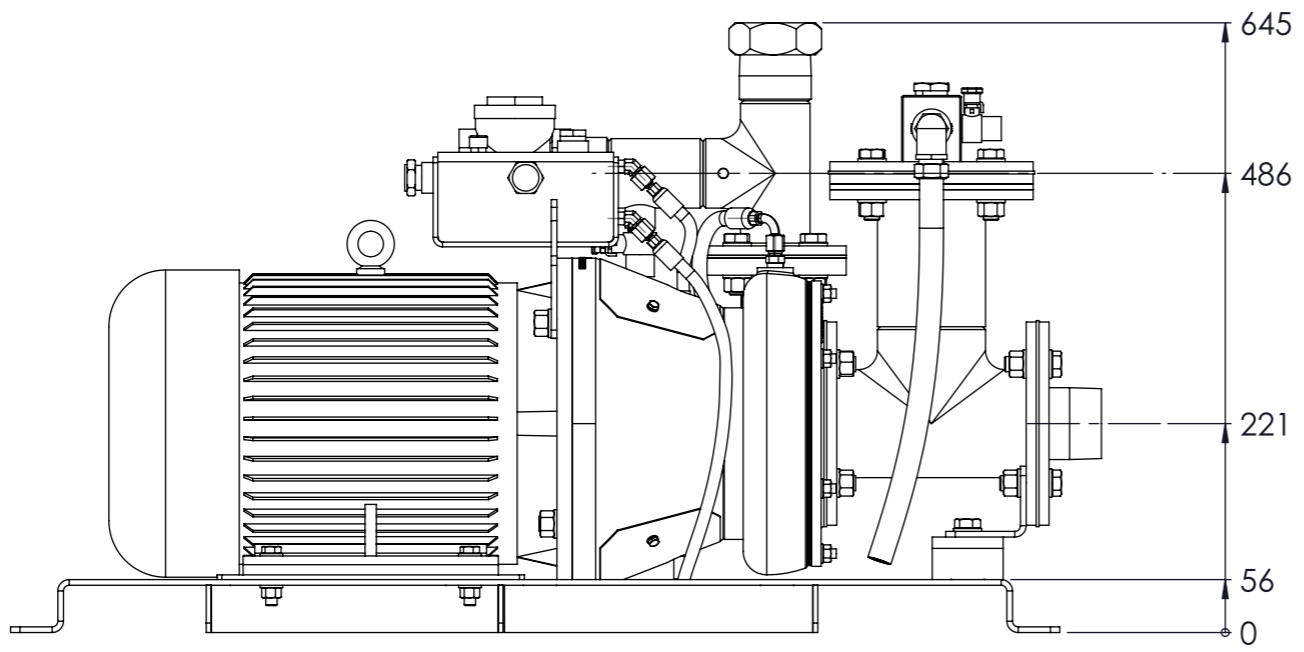

TOP VIEW

ISO VIEW

FRONT VIEW

RIGHT VIEW

NOTES
1. OVERAL DIMENSIONS MAY VARY ± 10mm

TRUFLO PUMPING SYSTEMS ABN 80 147 423 516 OWNS THE COPYRIGHT TO THIS DRAWING WHICH IS ITS EXCLUSIVE PROPERTY AND WHICH IS SUPPLIED IN CONFIDENCE AND WHICH MUST NOT BE USED FOR ANY PURPOSE OTHER THAN THAT EXPRESSLY PERMITTED IN WRITING BY THE OWNERS AND MUST NOT BE DISCLOSED OR PRODUCED WITHOUT PERMISSION FROM THE OWNERS IN WRITING. THIS DRAWING MUST BE RETURNED TO THE OWNERS WHEN THE PURPOSE FOR WHICH IT IS SUPPLIED HAS CEASED.

TYPE: **JUMBO PUMP**
MODEL: **TF65X65-230**

DRW NO: **JP-3-2-02-DIMENSIONS**

ALL DIM. IN MM DO NOT SCALE	DRAWN I. ROXBURGH 11/01/2021	CHECKED	APPROVED	REV	SIZE A3	AS 1100 ☉ ☒	SCALE 1:8	SHEET 1 OF 1
--------------------------------	------------------------------------	---------	----------	-----	------------	----------------	--------------	-----------------